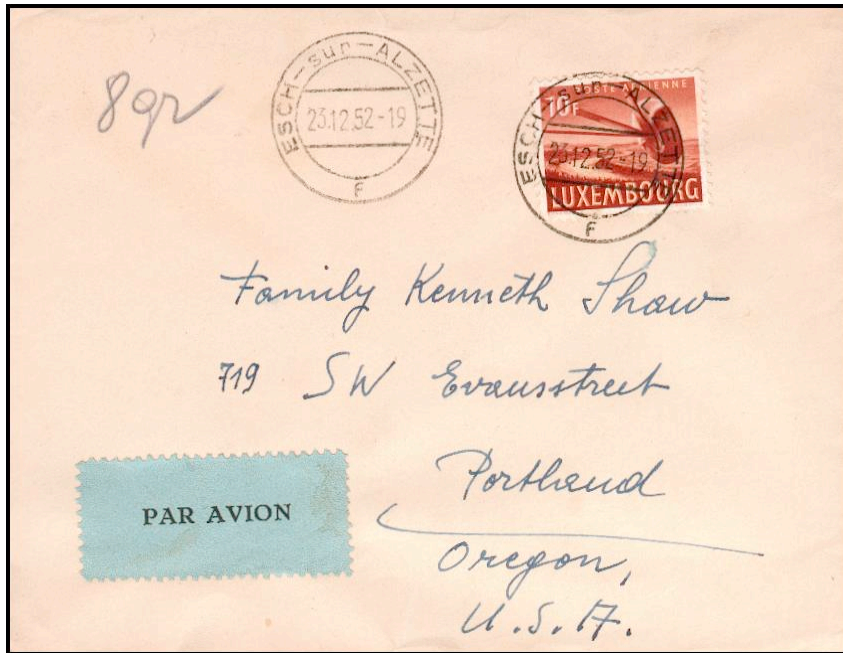

23.12.1952 Esch-sur-Alzette to Portland, Oregon
10.00 F = 4.00 F (letter, 1st weight class) + 6.00 F (airmail fee, 2nd weight class)
Airmail fee: 3.00 F per 5 g = 6.00 F for this 8 g letter